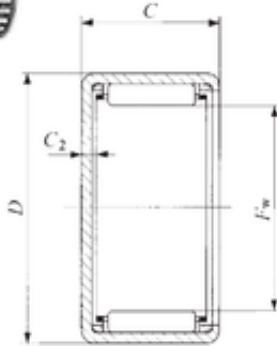

KFY MANUFACTURING MEXICO LIMITED

IKO TAM 5540 needle roller bearings

Bearing No. TAM 5540

Size	55x67x40 mm
Bore Diameter	55 mm
Outer Diameter	67 mm
Width	40 mm
Fw	55 mm
D	67 mm
C	40 mm
C2	3,4 mm
Weight	0,25 Kg
Basic dynamic load rating (C)	80 kN
Basic static load rating (C0)	172 kN
Category	Bearings
Inventory	0.0
Manufacturer Name	IKO
Minimum Buy Quantity	N/A
Weight / Kilogram	0
Product Group	B04144

TAM 5540 Bearing 2D drawings and 3D CAD models