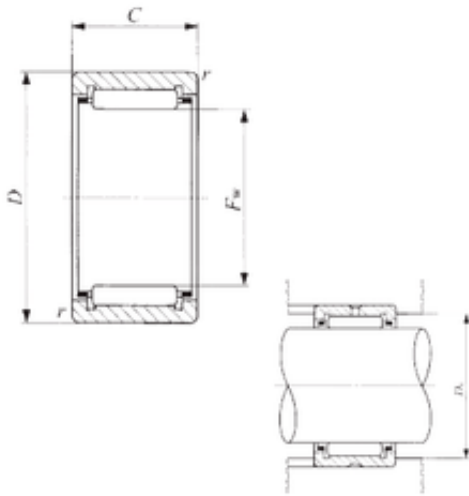

KFY MANUFACTURING MEXICO LIMITED

IKO TAF 243216/SG needle roller bearings

Bearing No. TAF 243216/SG

TAF 243216/SG Bearing 2D drawings and 3D CAD models

Size	24x32x16 mm
Bore Diameter	24 mm
Outer Diameter	32 mm
Width	16 mm
Fw	24 mm
D	32 mm
C	16 mm
r min.	0,3 mm
Da max.	30 mm
Weight	0,033 Kg
Basic dynamic load rating (C)	15,3 kN