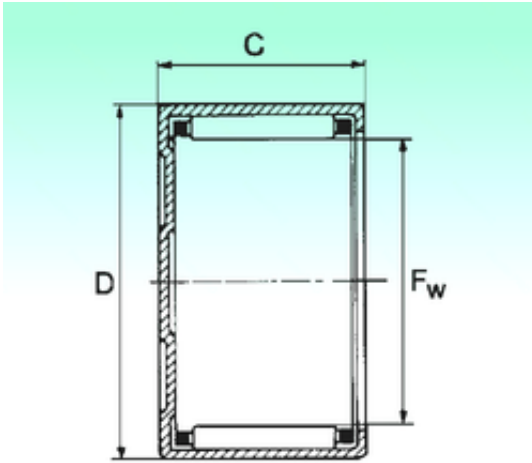

## NBS BK 0408TN needle roller bearings

Bearing No. BK 0408TN

Size	4x8x8 mm
Bore Diameter	4 mm
Outer Diameter	8 mm
Width	8 mm
Fw	4 mm
D	8 mm
C	8 mm
Weight	0,0018 Kg
Basic dynamic load rating (C)	1,69 kN
Basic static load rating (C0)	1,24 kN

BK 0408TN Bearing 2D drawings and 3D CAD models