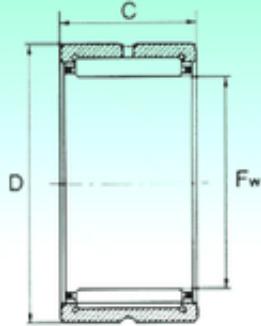

KFY MANUFACTURING MEXICO LIMITED

NBS RNA 49/28 needle roller bearings

Bearing No. RNA 49/28

RNA 49/28 Bearing 2D drawings and 3D CAD models

Size	32x45x17 mm
Bore Diameter	32 mm
Outer Diameter	45 mm
Width	17 mm
Fw	32 mm
D	45 mm
C	17 mm
Weight	0,08 Kg
Basic dynamic load rating (C)	23,18 kN
Basic static load rating (C0)	31,8 kN