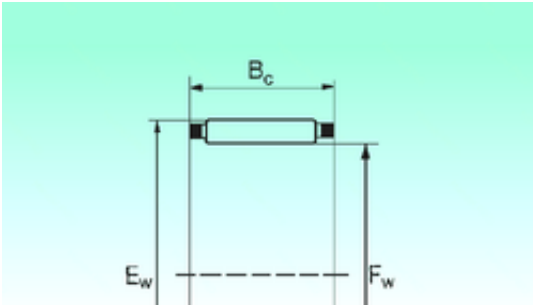

KFY MANUFACTURING MEXICO LIMITED

NBS K 26x30x13 needle roller bearings

Bearing No. K 26x30x13

Bore Diameter	26 mm
Outer Diameter	30 mm
Fw	26 mm
Ew	30 mm
Bc	13 mm
Weight	0,0114 Kg
Basic dynamic load rating (C)	11,1 kN
Basic static load rating (C0)	18,7 kN

K 26x30x13 Bearing 2D drawings and 3D CAD models