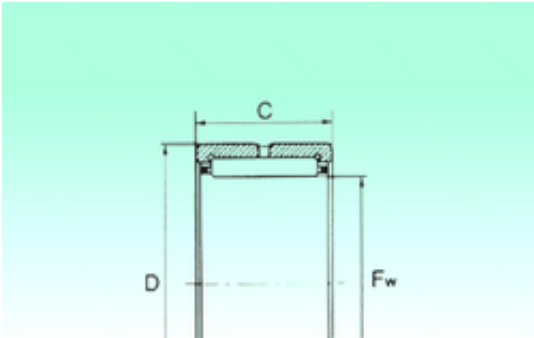

## NBS RNA 4852 needle roller bearings

Bearing No. RNA 4852

Size	285x320x60 mm
Bore Diameter	285 mm
Outer Diameter	320 mm
Width	60 mm
Fw	285 mm
D	320 mm
C	60 mm
Weight	5,8 Kg
Basic dynamic load rating (C)	365 kN
Basic static load rating (C0)	1150 kN