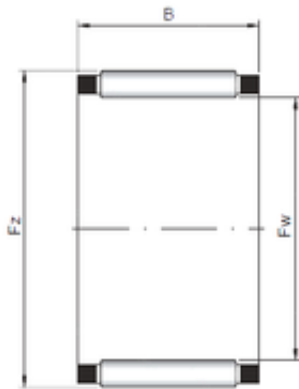

KFY MANUFACTURING MEXICO LIMITED

ISO K68X76X25 needle roller bearings

Bearing No. K68X76X25

| | |
|-------------------|-------------|
| Dimensione | 68x76x25 mm |
| Marchio | ISO |
| Diametro del foro | 68 mm |
| Diametro esterno | 76 mm |
| Larghezza | 25 mm |
| Fw | 68 mm |
| Ew | 76 mm |
| B | 25 mm |

K68X76X25 Bearing 2D drawings and 3D CAD models