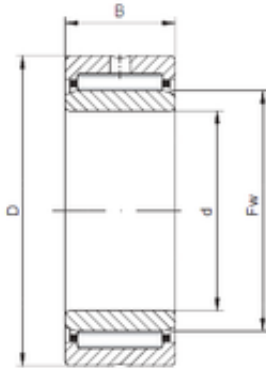

KFY MANUFACTURING MEXICO LIMITED

140 mm x 190 mm x 50 mm ISO NA4928 needle roller bearings

Bearing No. NA4928

Size	140x190x50 mm
Bore Diameter	140 mm
Outer Diameter	190 mm
Width	50 mm
d	140 mm
Fw	160 mm
D	190 mm
B	50 mm
C	50 mm

NA4928 Bearing 2D drawings and 3D CAD models