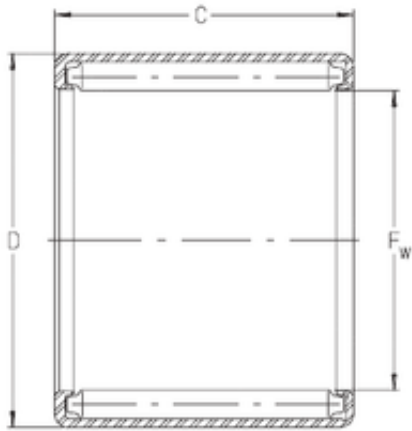

KFY MANUFACTURING MEXICO LIMITED

INA S2416 needle roller bearings

Bearing No. S2416

Size	38.1x47.625x25.4 mm
Bore Diameter	38,1 mm
Outer Diameter	47,625 mm
Width	25,4 mm
Fw	38,1 mm
D	47,625 mm
C	25,4 mm
Weight	0,094 Kg
Basic dynamic load rating (C)	47,5 kN
Basic static load rating (C0)	10,7 kN

S2416 Bearing 2D drawings and 3D CAD models