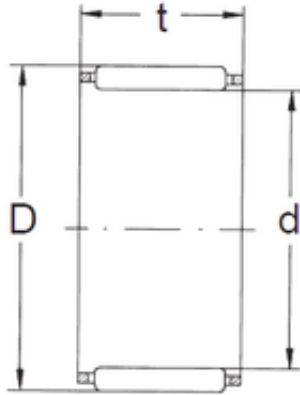

## FBJ K55X60X30 needle roller bearings

Bearing No. K55X60X30

Size	55x60x30 mm
Bore Diameter	55 mm
Outer Diameter	60 mm
Width	30 mm
d	55 mm
D	60 mm
T	30 mm
Weight	0,069 Kg
Basic dynamic load rating (C)	42 kN
Basic static load rating (C0)	108 kN
(Grease) Lubrication Speed	5000 r/min

K55X60X30 Bearing 2D drawings and 3D CAD models