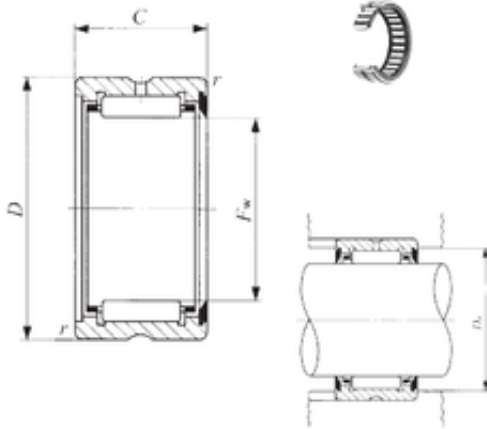

KFY MANUFACTURING MEXICO LIMITED

IKO BR 445628 U needle roller bearings

Bearing No. BR 445628 U

Size	69.85x88.9x44.45 mm
Bore Diameter	69,85 mm
Outer Diameter	88,9 mm
Width	44,45 mm
Fw	69,85 mm
D	88,9 mm
C	44,45 mm
r min.	80,7 mm
Da max.	2 mm
Weight	540 Kg
Basic dynamic load rating (C)	98 700 kN
Basic static load rating (C0)	189 000 kN

BR 445628 U Bearing 2D drawings and 3D CAD models