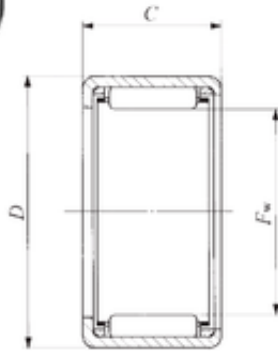

KFY MANUFACTURING MEXICO LIMITED

IKO BA 1416 Z needle roller bearings

Bearing No. BA 1416 Z

Size	22.225x28.575x25.4 mm
Bore Diameter	22,225 mm
Outer Diameter	28,575 mm
Width	25,4 mm
Fw	22,225 mm
D	28,575 mm
C	25,4 mm
Weight	0,031 Kg
Basic dynamic load rating (C)	17,6 kN
Basic static load rating (C0)	30,5 kN

BA 1416 Z Bearing 2D drawings and 3D CAD models