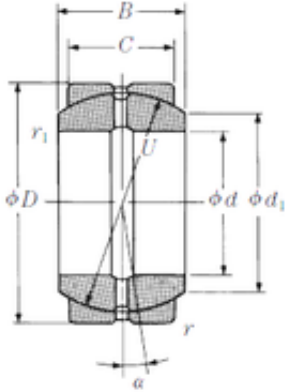

# KFY MANUFACTURING MEXICO LIMITED

60 mm x 90 mm x 44 mm NSK 60FSF90 plain bearings

Bearing No. 60FSF90

Size	60x90x44 mm
Bore Diameter	60 mm
Outer Diameter	90 mm
Width	44 mm
d	60 mm
D	90 mm
B	44 mm
C	36 mm
U	80 mm
d1	66,8 mm
r min.	1 mm
r1 min.	0,3 mm
Angle	7 °
Weight	1,1 Kg
Basic dynamic load rating (C)	197 kN

60FSF90 Bearing 2D drawings and 3D CAD models