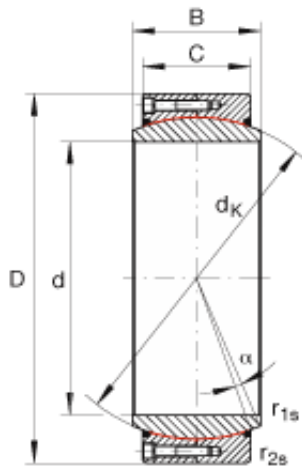

KFY MANUFACTURING MEXICO LIMITED

INA GE950-DW-2RS2 plain bearings

Bearing No. GE950-DW-2RS2

Size	950x1250x400 mm
Bore Diameter	950 mm
Outer Diameter	1250 mm
Width	400 mm
C	340 mm
$D_{a \min}$	1052 mm
$d_{a \max}$	1024,6 mm
d_K	1100 mm
$r_{1s \min}$	4 mm
$r_{2s \min}$	7,5 mm
alf (°)	3,3
Weight (kg)	1431
C_r (N)	102100000
C_{0r} (N)	170170000

GE950-DW-2RS2 Bearing 2D drawings and 3D CAD models