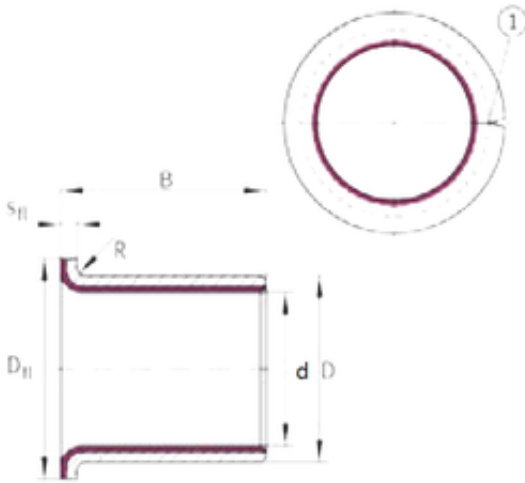

KFY MANUFACTURING MEXICO LIMITED

30 mm x 34 mm x 26 mm INA EGF30260-E40 plain bearings

Bearing No. EGF30260-E40

EGF30260-E40 Bearing 2D drawings and 3D CAD models

Size	30x34x26 mm
Bore Diameter	30 mm
Outer Diameter	34 mm
Width	26 mm
d	30 mm
D	34 mm
B	26 mm
Df	42 mm
R	2 mm
S	2 mm