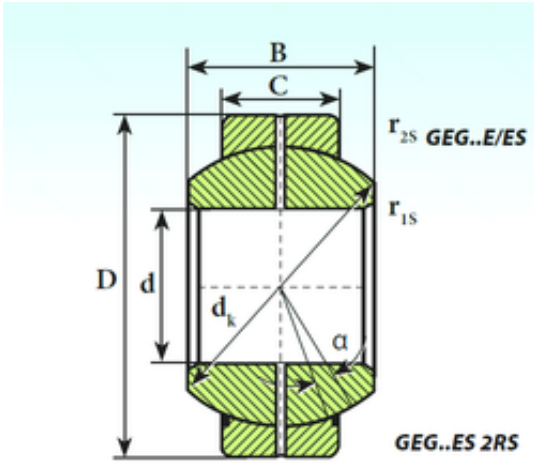

KFY MANUFACTURING MEXICO LIMITED

4 mm x 14 mm x 7 mm ISB GEG 4 E plain bearings

Bearing No. GEG 4 E

Size	4x14x7 mm
Bore Diameter	4 mm
Outer Diameter	14 mm
Width	7 mm
d	4 mm
D	14 mm
B	7 mm
C	4 mm
Angle	20 °
Weight	0,0045 Kg
Basic dynamic load rating (C)	3,4 kN

GEG 4 E Bearing 2D drawings and 3D CAD models