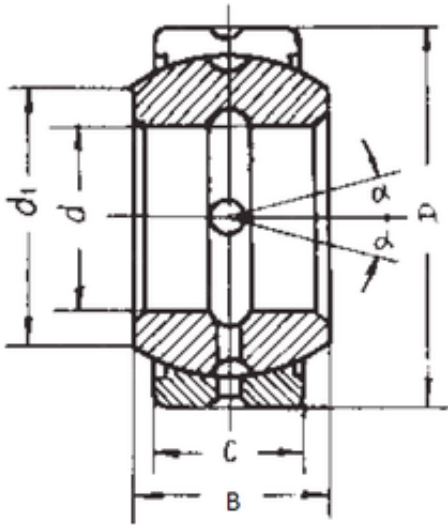

KFY MANUFACTURING MEXICO LIMITED

95,25 mm x 149,225 mm x 83,337 mm FBJ
GEZ95ES-2RS plain bearings

Bearing No. GEZ95ES-2RS

Size	95.25x149.225x83.337 mm
Bore Diameter	95,25 mm
Outer Diameter	149,225 mm
Width	83,337 mm
d	95,25 mm
D	149,225 mm
B	83,337 mm
C	71,425 mm
d1	108,7 mm
Angle	6 °
Weight	5,78 Kg
Basic dynamic load rating (C)	780 kN

GEZ95ES-2RS Bearing 2D drawings and 3D CAD models