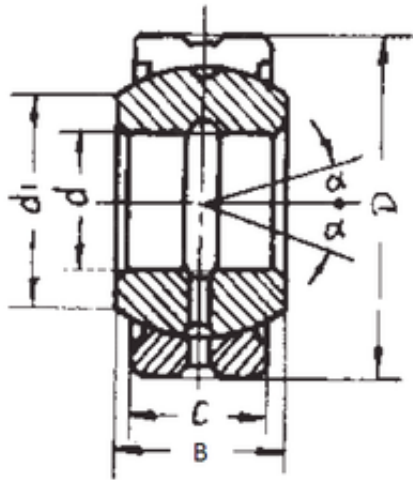

KFY MANUFACTURING MEXICO LIMITED

280 mm x 430 mm x 210 mm FBJ
GEG280ES-2RS plain bearings

Bearing No. GEG280ES-2RS

Size	280x430x210 mm
Bore Diameter	280 mm
Outer Diameter	430 mm
Width	210 mm
d	280 mm
D	430 mm
B	210 mm
C	120 mm
d1	310 mm
Angle	15 °
Weight	97,21 Kg
Basic dynamic load rating (C)	3800 kN

GEG280ES-2RS Bearing 2D drawings and 3D CAD models