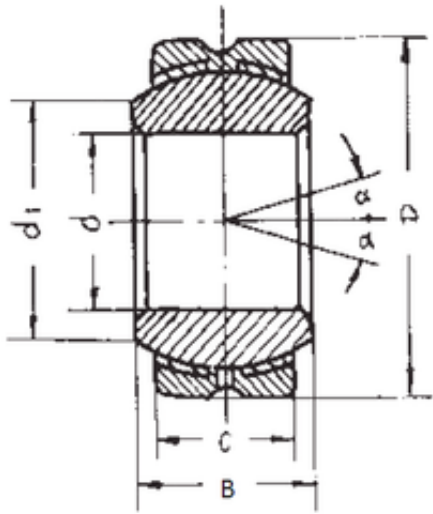

KFY MANUFACTURING MEXICO LIMITED

22 mm x 50 mm x 28 mm FBJ GEBK22S plain bearings

Bearing No. GEBK22S

Size	22x50x28 mm
Bore Diameter	22 mm
Outer Diameter	50 mm
Width	28 mm
d	22 mm
D	50 mm
B	28 mm
C	20 mm
d1	25,8 mm
Angle	15 °
Weight	0,26 Kg
Basic dynamic load rating (C)	29 kN

GEBK22S Bearing 2D drawings and 3D CAD models