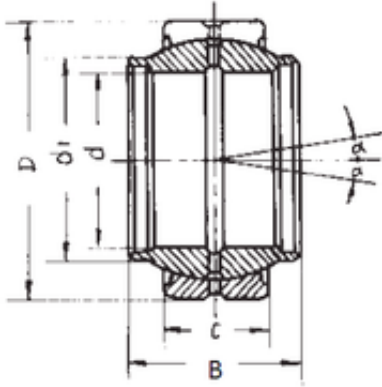

# KFY MANUFACTURING MEXICO LIMITED

63 mm x 95 mm x 65 mm FBJ GEEW63ES-2RS  
plain bearings

Bearing No. GEEW63ES-2RS

Size	63x95x65 mm
Bore Diameter	63 mm
Outer Diameter	95 mm
Width	65 mm
d	63 mm
D	95 mm
B	65 mm
C	36 mm
d1	71,5 mm
Angle	4 °
Weight	1,23 Kg
Basic dynamic load rating (C)	245 kN

GEEW63ES-2RS Bearing 2D drawings and 3D CAD models