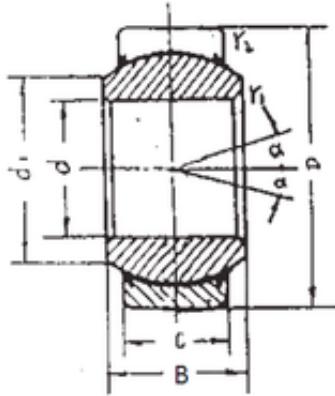

KFY MANUFACTURING MEXICO LIMITED

20 mm x 35 mm x 24 mm FBJ GEEM20ES-2RS
plain bearings

Bearing No. GEEM20ES-2RS

Size	20x35x24 mm
Bore Diameter	20 mm
Outer Diameter	35 mm
Width	24 mm
d	20 mm
D	35 mm
B	24 mm
C	12 mm
d1	24 mm
Angle	6 °
Weight	0,073 Kg
Basic dynamic load rating (C)	30 kN

GEEM20ES-2RS Bearing 2D drawings and 3D CAD models