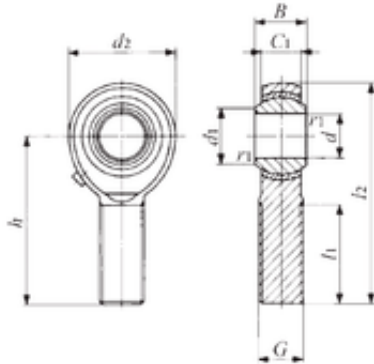

KFY MANUFACTURING MEXICO LIMITED

IKO POS 14 plain bearings

Bearing No. POS 14

Bore Diameter	14 mm
d	14 mm
L2	77 mm
d1	16,9 mm
d2	34 mm
dk	25,400 / mm
h	60 mm
r1 min.	0,2 mm
B	19 mm
C1	13,5 mm
L1	36 mm
Thread (G)	M14 × 2
Weight	0,126 Kg
Basic dynamic load rating (C)	16,8 kN

POS 14 Bearing 2D drawings and 3D CAD models