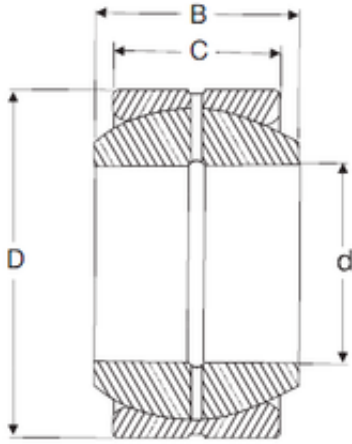

KFY MANUFACTURING MEXICO LIMITED

76,2 mm x 130,175 mm x 76,759 mm SIGMA
GEZH 300 ES plain bearings

Bearing No. GEZH 300 ES

Size	76.2x130.175x76.759 mm
Bore Diameter	76,2 mm
Outer Diameter	130,175 mm
Width	76,759 mm
d	76,2 mm
D	130,175 mm
B	76,759 mm
C	61,9 mm

GEZH 300 ES Bearing 2D drawings and 3D CAD models