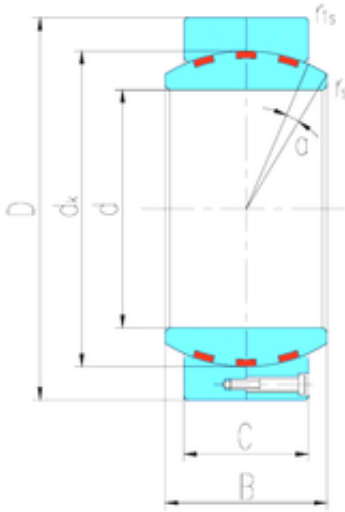

# KFY MANUFACTURING MEXICO LIMITED

710 mm x 1000 mm x 500 mm LS  
GEH710HF/Q plain bearings

Bearing No. GEH710HF/Q

Size	710x1000x500 mm
Bore Diameter	710 mm
Outer Diameter	1000 mm
Width	500 mm
d	710 mm
D	1000 mm
B	500 mm
C	475 mm
dk	912 mm
r min.	3 mm
r1 min.	6 mm
Angle	2 °
Weight	1440 Kg
Basic dynamic load rating (C)	43320 kN

GEH710HF/Q Bearing 2D drawings and 3D CAD models