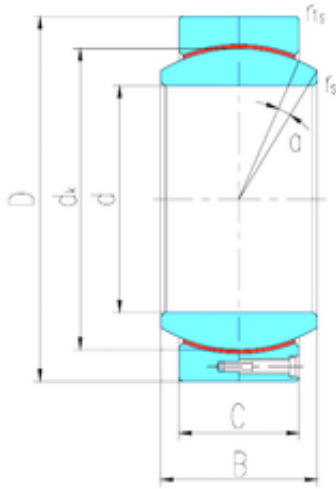

KFY MANUFACTURING MEXICO LIMITED

800 mm x 1120 mm x 565 mm LS GEH800HT
plain bearings

Bearing No. GEH800HT

Size	800x1120x565 mm
Bore Diameter	800 mm
Outer Diameter	1120 mm
Width	565 mm
d	800 mm
D	1120 mm
B	565 mm
C	530 mm
dk	1022 mm
r min.	3 mm
r1 min.	6 mm
Angle	2 °
Weight	2029 Kg
Basic dynamic load rating (C)	97490 kN

GEH800HT Bearing 2D drawings and 3D CAD models