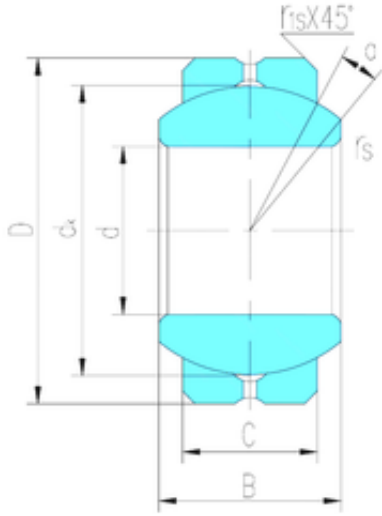

# KFY MANUFACTURING MEXICO LIMITED

4,83 mm x 14,29 mm x 7,14 mm LS GEFZ4S  
plain bearings

Bearing No. GEFZ4S

Size	4.83x14.29x7.14 mm
Bore Diameter	4,83 mm
Outer Diameter	14,29 mm
Width	7,14 mm
d	4,83 mm
D	14,29 mm
B	7,14 mm
C	5,54 mm
dk	10,31 mm
r min.	0,3 mm
r1 min.	0,38 mm
Angle	11 °
Weight	0,006 Kg
Basic dynamic load rating (C)	3 kN

GEFZ4S Bearing 2D drawings and 3D CAD models