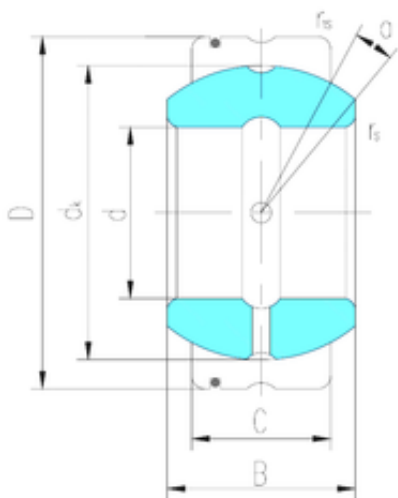

# KFY MANUFACTURING MEXICO LIMITED

110 mm x 170 mm x 93 mm LS GE110XS/K  
plain bearings

Bearing No. GE110XS/K

Size	110x170x93 mm
Bore Diameter	110 mm
Outer Diameter	170 mm
Width	93 mm
d	110 mm
D	170 mm
B	93 mm
C	80 mm
dk	160 mm
r min.	1,5 mm
r1 min.	1,5 mm
Angle	5 °
Weight	8,63 Kg
Basic dynamic load rating (C)	1080 kN

GE110XS/K Bearing 2D drawings and 3D CAD models