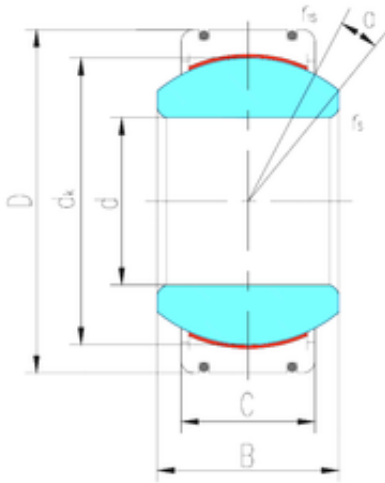

KFY MANUFACTURING MEXICO LIMITED

260 mm x 370 mm x 150 mm LS GE260XT-2RS
plain bearings

Bearing No. GE260XT-2RS

Size	260x370x150 mm
Bore Diameter	260 mm
Outer Diameter	370 mm
Width	150 mm
d	260 mm
D	370 mm
B	150 mm
C	110 mm
dk	325 mm
r min.	1,1 mm
r1 min.	1,1 mm
Angle	7 °
Weight	51,5 Kg
Basic dynamic load rating (C)	5360 kN

GE260XT-2RS Bearing 2D drawings and 3D CAD models