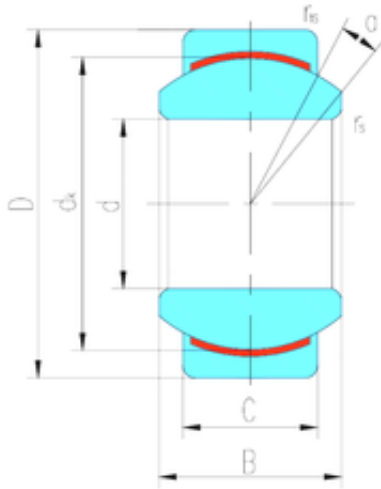

# KFY MANUFACTURING MEXICO LIMITED

20 mm x 42 mm x 25 mm LS GEG20C plain bearings

Bearing No. GEG20C

Size	20x42x25 mm
Bore Diameter	20 mm
Outer Diameter	42 mm
Width	25 mm
d	20 mm
D	42 mm
B	25 mm
C	16 mm
dk	35,5 mm
r min.	0,3 mm
r1 min.	0,3 mm
Angle	17 °
Weight	0,153 Kg
Basic dynamic load rating (C)	51 kN

GEG20C Bearing 2D drawings and 3D CAD models