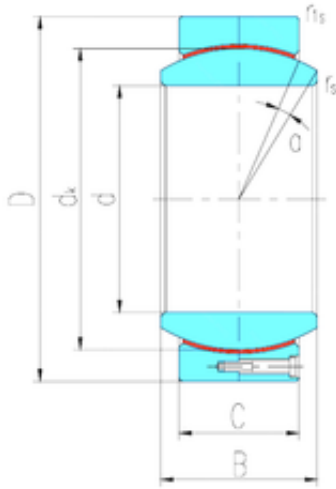

# KFY MANUFACTURING MEXICO LIMITED

750 mm x 1060 mm x 530 mm LS GEH750HT  
plain bearings

Bearing No. GEH750HT

Size	750x1060x530 mm
Bore Diameter	750 mm
Outer Diameter	1060 mm
Width	530 mm
d	750 mm
D	1060 mm
B	530 mm
C	500 mm
dk	972 mm
r min.	3 mm
r1 min.	6 mm
Angle	2 °
Weight	1750 Kg
Basic dynamic load rating (C)	87480 kN

GEH750HT Bearing 2D drawings and 3D CAD models