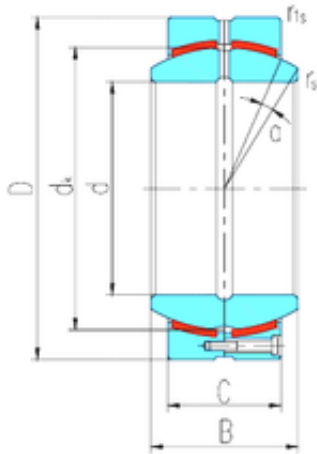

# KFY MANUFACTURING MEXICO LIMITED

260 mm x 370 mm x 185 mm LS GEH260HCS  
plain bearings

Bearing No. GEH260HCS

Size	260x370x185 mm
Bore Diameter	260 mm
Outer Diameter	370 mm
Width	185 mm
d	260 mm
D	370 mm
B	185 mm
C	175 mm
dk	340 mm
r min.	1,1 mm
r1 min.	1,1 mm
Angle	2 °
Weight	75,2 Kg
Basic dynamic load rating (C)	5950 kN

GEH260HCS Bearing 2D drawings and 3D CAD models