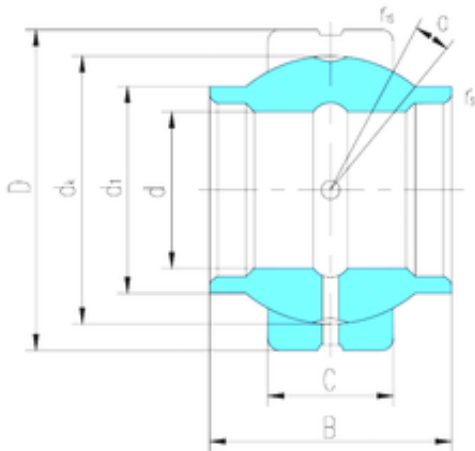

# KFY MANUFACTURING MEXICO LIMITED

90 mm x 130 mm x 90 mm LS GEEW90ES plain bearings

Bearing No. GEEW90ES

GEEW90ES Bearing 2D drawings and 3D CAD models

Size	90x130x90 mm
Bore Diameter	90 mm
Outer Diameter	130 mm
Width	90 mm
d	90 mm
D	130 mm
B	90 mm
C	50 mm
d1	99 mm
dk	115 mm
r min.	1 mm
r1 min.	1 mm
Angle	4 °
Weight	3,04 Kg
Basic dynamic load rating (C)	488 kN