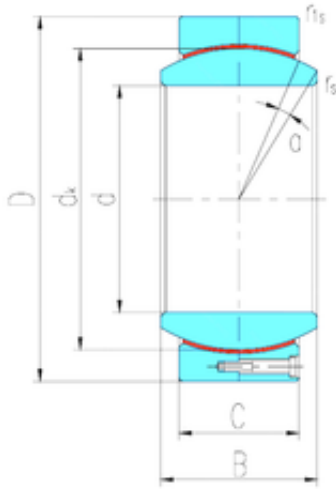

# KFY MANUFACTURING MEXICO LIMITED

460 mm x 650 mm x 325 mm LS GEH460HT  
plain bearings

Bearing No. GEH460HT

Size	460x650x325 mm
Bore Diameter	460 mm
Outer Diameter	650 mm
Width	325 mm
d	460 mm
D	650 mm
B	325 mm
C	308 mm
dk	593 mm
r min.	1,5 mm
r1 min.	4 mm
Angle	2 °
Weight	404 Kg
Basic dynamic load rating (C)	32870 kN

GEH460HT Bearing 2D drawings and 3D CAD models