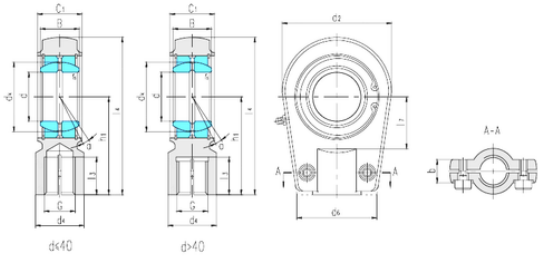

KFY MANUFACTURING MEXICO LIMITED

LS SIR60ES-D plain bearings

Bearing No. SIR60ES-D

Bore Diameter	60 mm
d	60 mm
B	44 mm
b	46 mm
d2	130 mm
d4	75 mm
d6	120 mm
dk	80 mm
h1	130 mm
l3 min.	59 mm
l4 max.	200 mm
l7 min.	65 mm
r min.	1 mm
C1	50 mm
Thread (G)	M58 × 1,5
Bolt (G)	M16 × 45
Angle	6 °
Weight	6,49 Kg
Basic dynamic load rating (C)	245 kN

SIR60ES-D Bearing 2D drawings and 3D CAD models