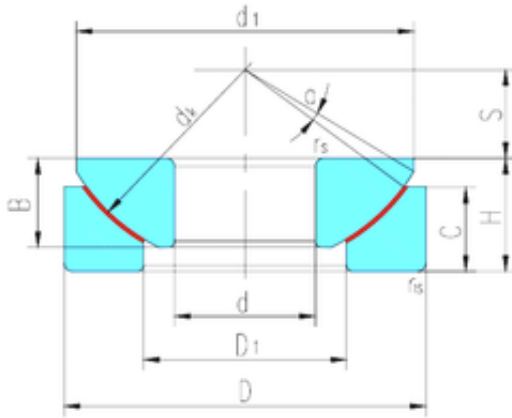

KFY MANUFACTURING MEXICO LIMITED

240 mm x 400 mm x 87 mm LS GX240T plain bearings

Bearing No. GX240T

Size	240x400x103 mm
Bore Diameter	240 mm
Outer Diameter	400 mm
Width	103 mm
d	240 mm
D	400 mm
T	103 mm
B	87 mm
C	73 mm
d1	382 mm
d2	314 mm
dk	420 mm
r1 min.	1,5 mm
D1	294 mm
S	77,5 mm
Angle	6 °
Weight	56,9 Kg
Basic dynamic load rating (C)	5500 kN

GX240T Bearing 2D drawings and 3D CAD models