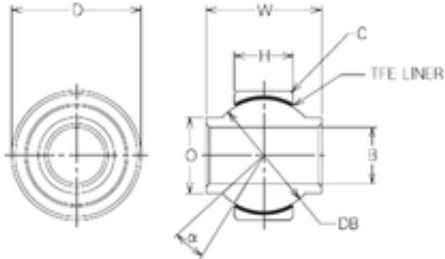

KFY MANUFACTURING MEXICO LIMITED

22 mm x 44 mm x 22 mm NMB MBYT22 plain bearings

Bearing No. MBYT22

Size	22x44x35.5 mm
Bore Diameter	22 mm
Outer Diameter	44 mm
Width	35,5 mm
d	22 mm
D	44 mm
B	35,5 mm
C	15,5 mm
Db	38,8 mm
O	29 mm
B	22 mm
C	1 mm
D	44 mm
H	15,5 mm
W	35,5 mm
Angle	18 °
Weight	0,2 Kg
Basic dynamic load rating (C)	108,78 kN
Static load rating radial (C0)	243,04 kN

MBYT22 Bearing 2D drawings and 3D CAD models