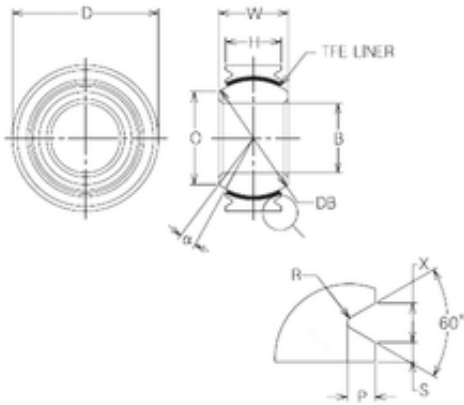

KFY MANUFACTURING MEXICO LIMITED

20 mm x 36 mm x 20 mm NMB MBT20V plain bearings

Bearing No. MBT20V

MBT20V Bearing 2D drawings and 3D CAD models

Size	20x36x19 mm
Bore Diameter	20 mm
Outer Diameter	36 mm
Width	19 mm
d	20 mm
D	36 mm
B	19 mm
C	15 mm
P	1,5 mm
Db	30,162 mm
X	2 mm
O	23,4 mm
B	20 mm
D	36 mm
H	15 mm
R	0,5 mm
S	0,7 mm
W	19 mm
Angle	9 °
Weight	0,089 Kg
Basic dynamic load rating (C)	81,39 kN
Static load rating radial (C0)	182,4 kN