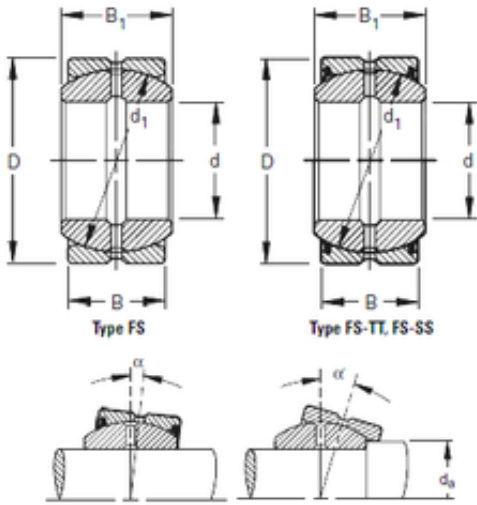

## Timken 35FS55 plain bearings

Bearing No. 35FS55

Size	35x55x20 mm
Bore Diameter	35 mm
Outer Diameter	55 mm
Width	20 mm
d	35 mm
D	55 mm
B1	25 mm
C	20 mm
d1	48 mm

35FS55 Bearing 2D drawings and 3D CAD models