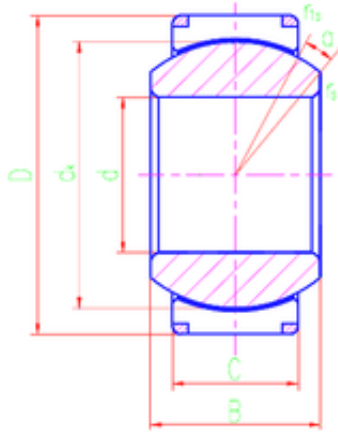

KFY MANUFACTURING MEXICO LIMITED

400 mm x 580 mm x 280 mm LS
GEH400XT-2RS plain bearings

Bearing No. GEH400XT-2RS

Size	400x580x280 mm
Bore Diameter	400 mm
Outer Diameter	580 mm
Width	280 mm
d	400 mm
D	580 mm
B	280 mm
C	265 mm
dk	514 mm
r min.	1,5 mm
r1 min.	4 mm
Angle	2 °
Weight	290 Kg
Basic dynamic load rating (C)	24510 kN

GEH400XT-2RS Bearing 2D drawings and 3D CAD models