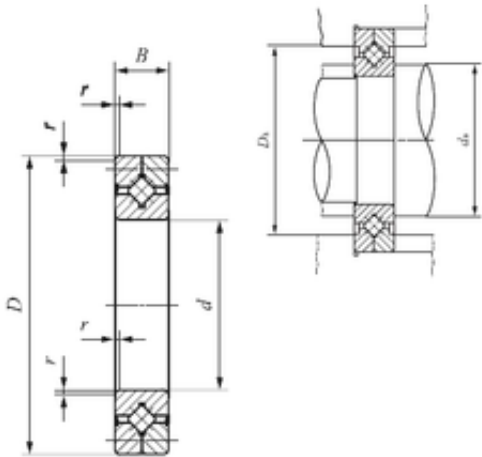

KFY MANUFACTURING MEXICO LIMITED

200 mm x 260 mm x 25 mm IKO CRB 20025 UU thrust roller bearings

Bearing No. CRB 20025 UU

Size	200x260x25 mm
Bore Diameter	200 mm
Outer Diameter	260 mm
Width	25 mm
d	200 mm
D	260 mm
B	25 mm
r min.	2 mm
Da	239 mm
da	208 mm
Weight	4 Kg
Basic dynamic load rating (C)	75,3 kN

CRB 20025 UU Bearing 2D drawings and 3D CAD models