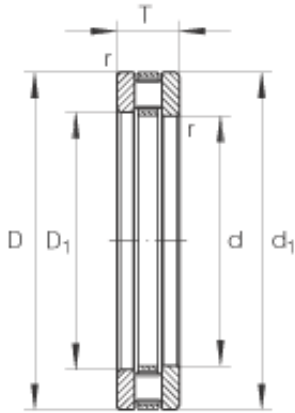

KFY MANUFACTURING MEXICO LIMITED

INA 81216-TV thrust roller bearings

Bearing No. 81216-TV

81216-TV Bearing 2D drawings and 3D CAD models

Size	80x115x28 mm
Bore Diameter	80 mm
Outer Diameter	115 mm
Width	28 mm
d	80 mm
D	115 mm
T	28 mm
D ₁	82 mm
d ₁	115 mm
r _{min}	1 mm
m	0,9 kg / Weight
C _a	201000 N / Dynamic load rating (axial)
C _{0a}	630000 N / Static load rating (axial)
C _{ua}	60000 N / Fatigue limit load
n _G	2900 1/min / Limiting speed
n _B	990 1/min / Reference speed
- K81216-TV / Allocated axial cylindrical roller and cage assembly	K81216TV / Allocated axial cylindrical roller and cage assembly
	GS81216 / Allocated housing locating washer
Category	Ball Bearings
Inventory	0.0
Manufacturer Name	SCHAEFFLER GROUP
Minimum Buy Quantity	N/A