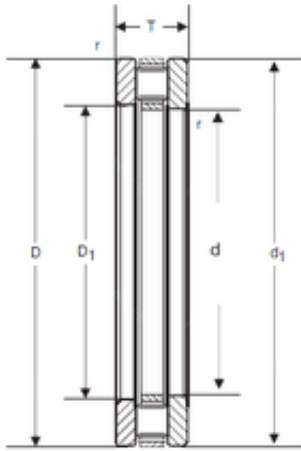

KFY MANUFACTURING MEXICO LIMITED

SIGMA 81120 thrust roller bearings

Bearing No. 81120

Size	100x135x25 mm
Bore Diameter	100 mm
Outer Diameter	135 mm
Width	25 mm
d	100 mm
D	135 mm
T	25 mm
d1	135 mm
D1	102 mm

81120 Bearing 2D drawings and 3D CAD models